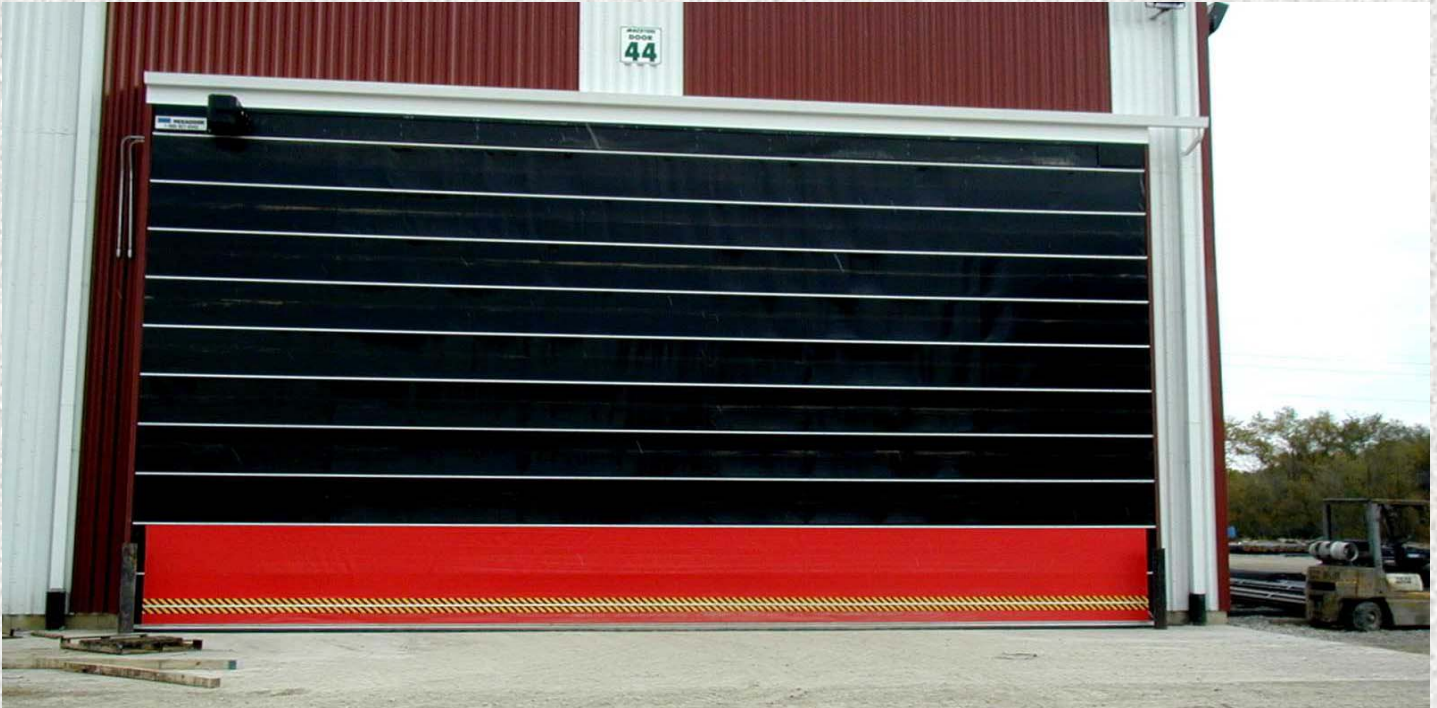

ADVANCED DOOR SYSTEMS, LLC.

DESIGNERS & INTEGRATORS OF INDUSTRIAL DOORS & DOOR CONTROL SYSTEMS

1020 W. 14 MILE ROAD • CLAWSON, MI 48017 • PHONE 877-436-0302 • WWW.ADVANCEDSYSTEMSDOORS.COM

44' WIDE X 20' HIGH DOOR OPENS IN 12 SECONDS!

- Double the speed of an existing door using the existing motor operator
- This 44' wide door opening speed is 20-28" per second. Original speed was 10-12" per second
- Opening speed is independent and adjustable
- Closing speed is independent and adjustable
- Our control system is universal and will work on any size or type of vertical lift door
- Controller does not exceed motor manufactures full load amp draw
- System is designed for heavy industrial applications like MINING, CEMENT, STEEL, AUTOMOTIVE, Etc.
- Controller is part of our Large Door protection system
- Self monitoring built-in diagnostics
- Custom control system are available
- Increase motor and door operator protection

OUR CONTROLS ARE NOT BRAND SPECIFIC AND WORK WITH YOUR NEW OR USED DOORS!